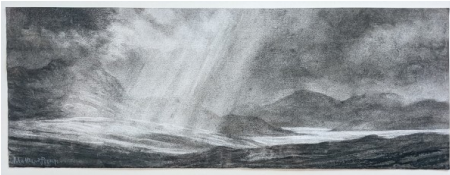

Matthew Draper PS: *Illume, A Study of the British Isles*

Thompson's Gallery Harpenden

6 - 24 June 2023

List of artworks

A Sutherland Road Trip
Charcoal on paper
10 x 16.5 "

Afternoon Haze with a Hint of Rain, Kitchen Window Series, No. 83
Pastel on paper
10 x 14 "